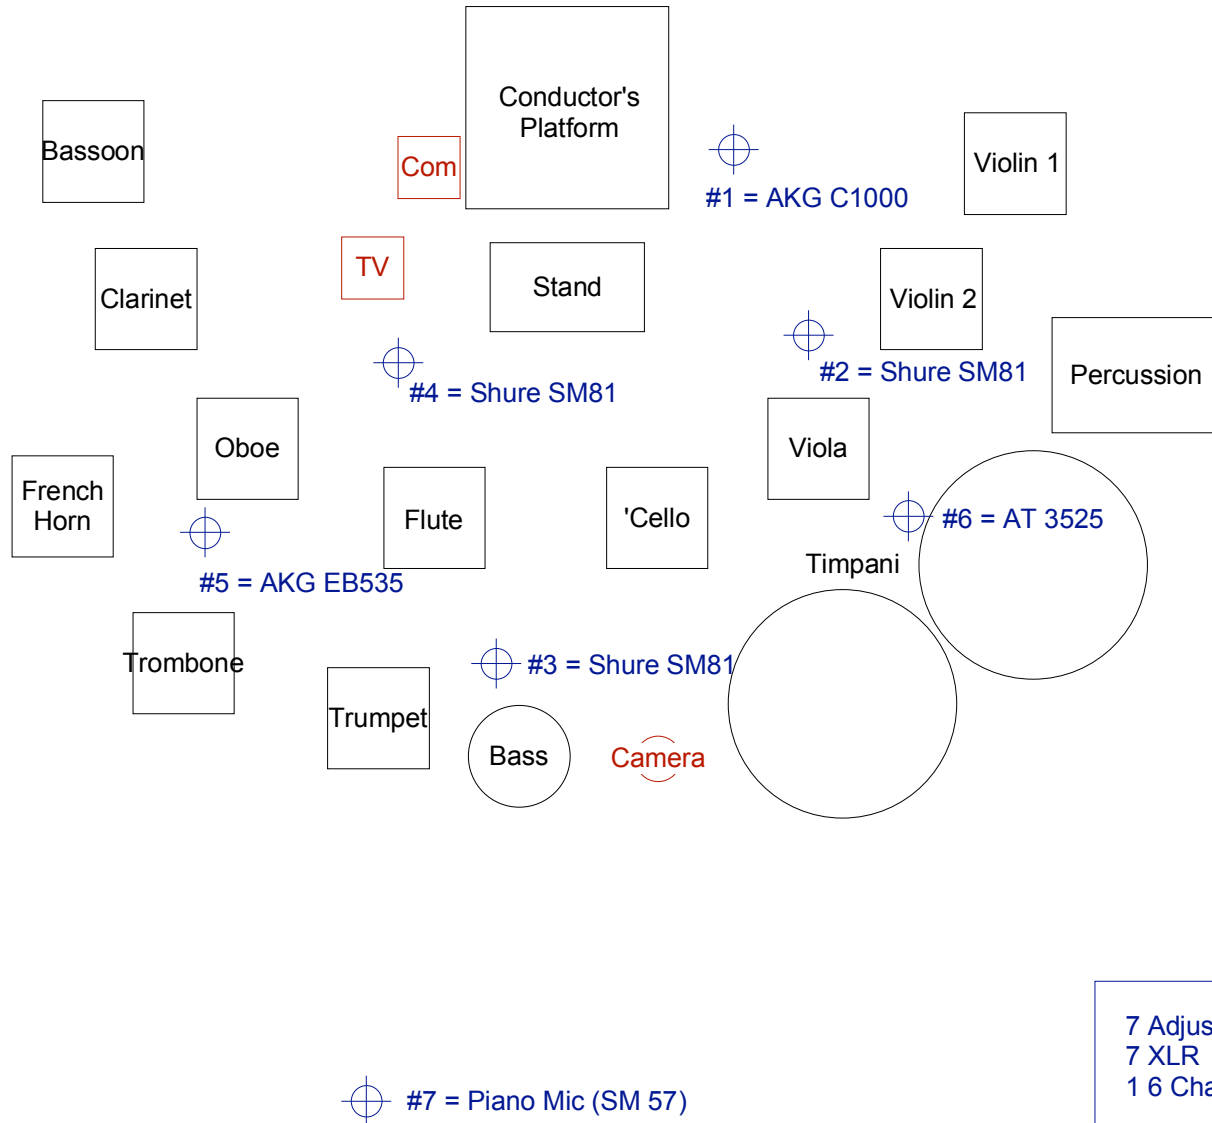

Bard
Summerscapes

Fischer
Center

60 Manor Avenue
Annandale-on-Hudson,
NY 12504-500

Offenbach!

Sound Schematic

DIRECTOR: Ken Roht

SOUND
DESIGNER: Amy Altadonna

Sound
Engineer: Amy Altadonna

TECHNICAL
DIRECTOR: John Starmer

DWG BY: Amy Altadonna

DWG DATE: 07/27/06

PIT